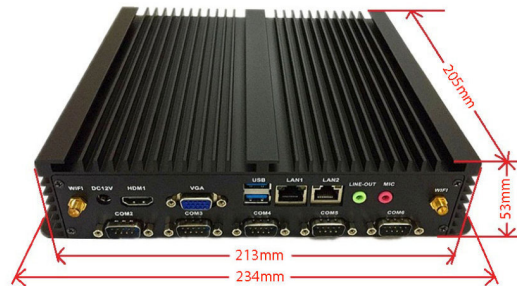

IPC6000-i3

Box PC

Technical Specification

OS	Windows7, Windows8, Windows10, Linux
CPU	Intel i3-6006U, Dual-core, 2.0 GHz
RAM	8 GB (DDR 3)
HD	SSD 128 GB
Interface	1x VGA, 1x HDMI, 2x USB3.0, 6x USB2.0, 6x COM, 1x LAN, 1x Audio, 1x WIFI
Power supply	12 V
EMC standard	CE, ROHS