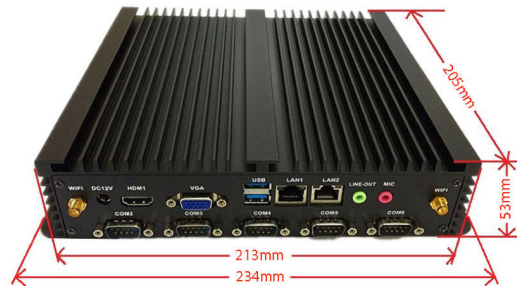

IPC6000-i7

Box PC